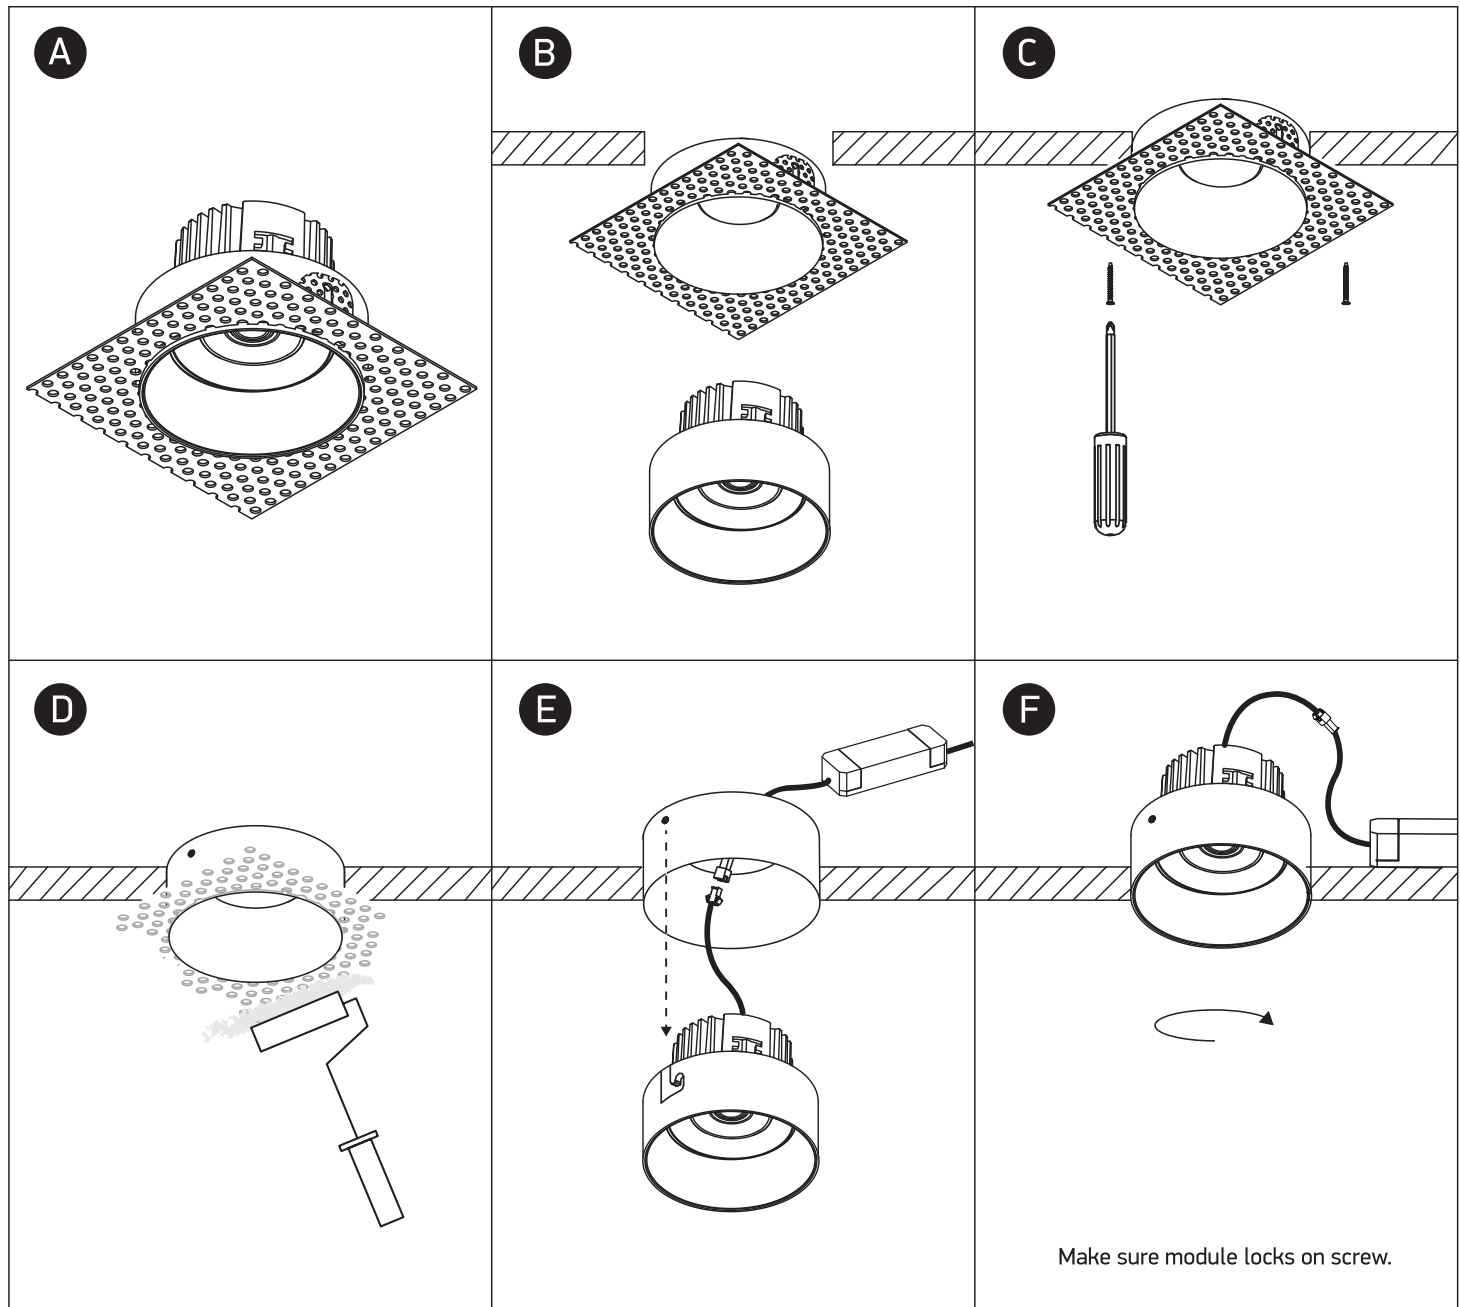

INSTALLATION MANUAL

11107BT

ecolight

90 CRI

700mA | COB LED | 7W | IP54 | Trimless | Die cast | Adjustable
Requires 700mA driver.

Warnings:

1. Make sure that the product is installed properly before connecting to electricity.
2. Do not cover the fitting.
3. Maintenance and installation should only be carried out by a professional electrician.