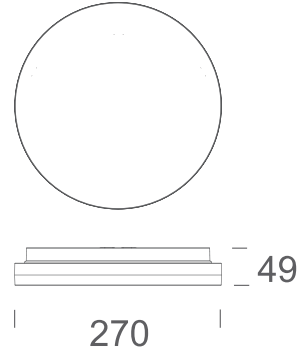

Model	Voltage	Current	Wattage	Luminous Flux	W/Φ (mm)	H (mm)	ta(°C)
Elegance Round 3 Evolution	220-240V~	0.10A/0.075A/0.050A	22W/16W/10W	22W - 2800LM for WW and NW 16W - 2100LM for WW and NW 10W - 1200LM for WW and NW	270	49	40